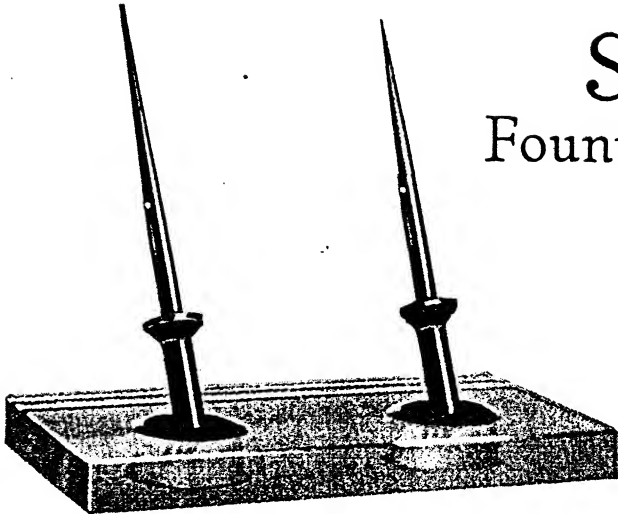

SHEAFFER'S LIFETIME Fountain Pen Desk Sets

The Executive, double desk set No. 17. Base of crystal plate glass, 10 x 5½ x 1 inch. Fitted with matched Sheaffer Lifetime fountain pens. Price $30.00. Other sets as low as $7.50.